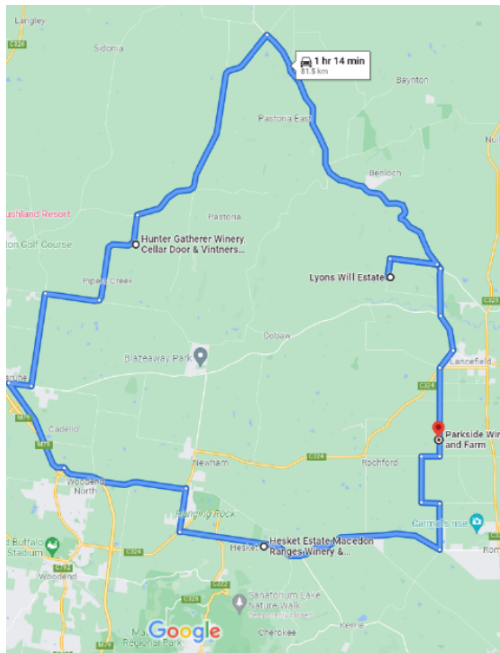

Journey on some roads less travelled

Discover the boutique wineries around the laneways
of the Macedon Ranges

LYONS WILL ESTATE

60 Whalans Track, Lancefield
lyonswillestate.com.au 0412 681 940

PARKSIDE WINERY & FARM

308 Parks Road, Lancefield
parksideestate.com.au 0493 253 612

HUNTER GATHERER

362 Pipers Creek - Pastoria Rd, Pipers Creek
hgwines.com 0407 821 049

HESKET ESTATE WINERY

856 Romsey Road, Heskett
hesketestate.com.au 5427 0707